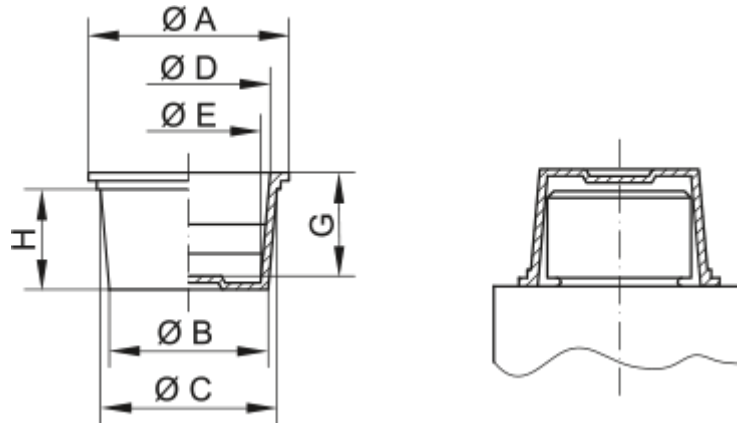

Article number: 59GPN610U41

Description: KLEE Universal plugs GPN 610 U - (\varnothing 67,1-70,4/ \varnothing 68,7-65,4)

Measures

A = 75

B = 67.1

C = 70.4

D = 68.7

E = 65.4